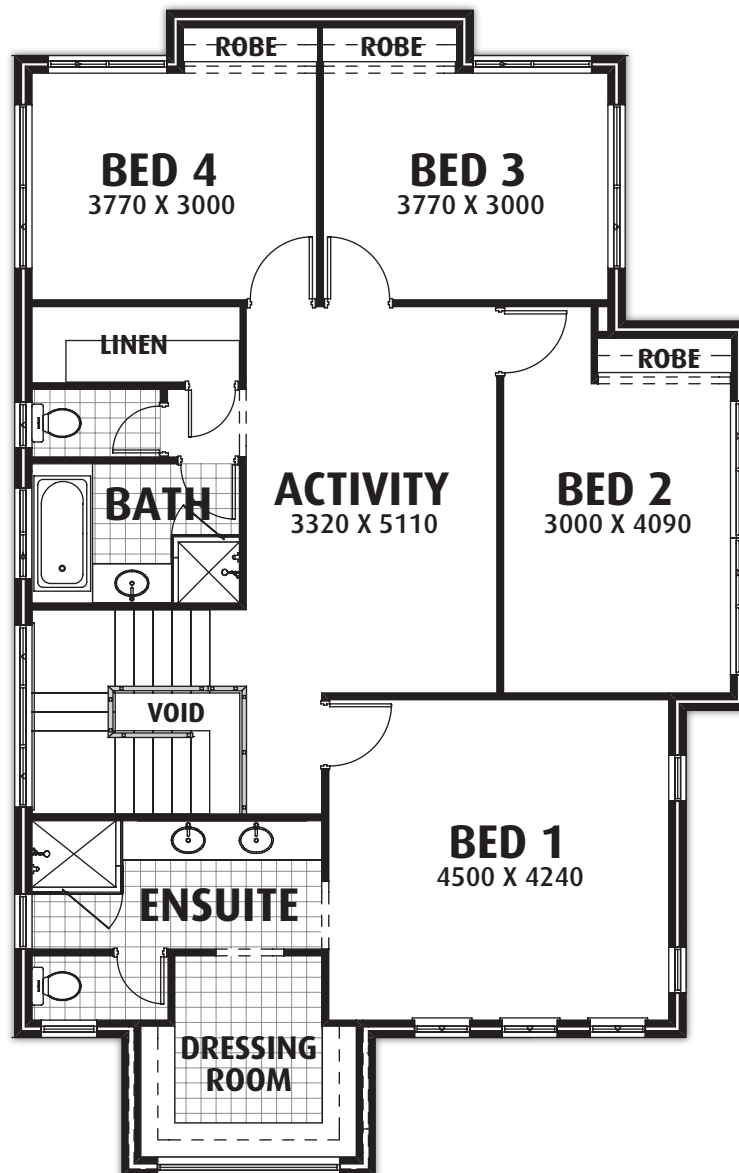

# The Neptune

Ground floor

324m<sup>2</sup>

# The Neptune

Upper floor

324m<sup>2</sup>