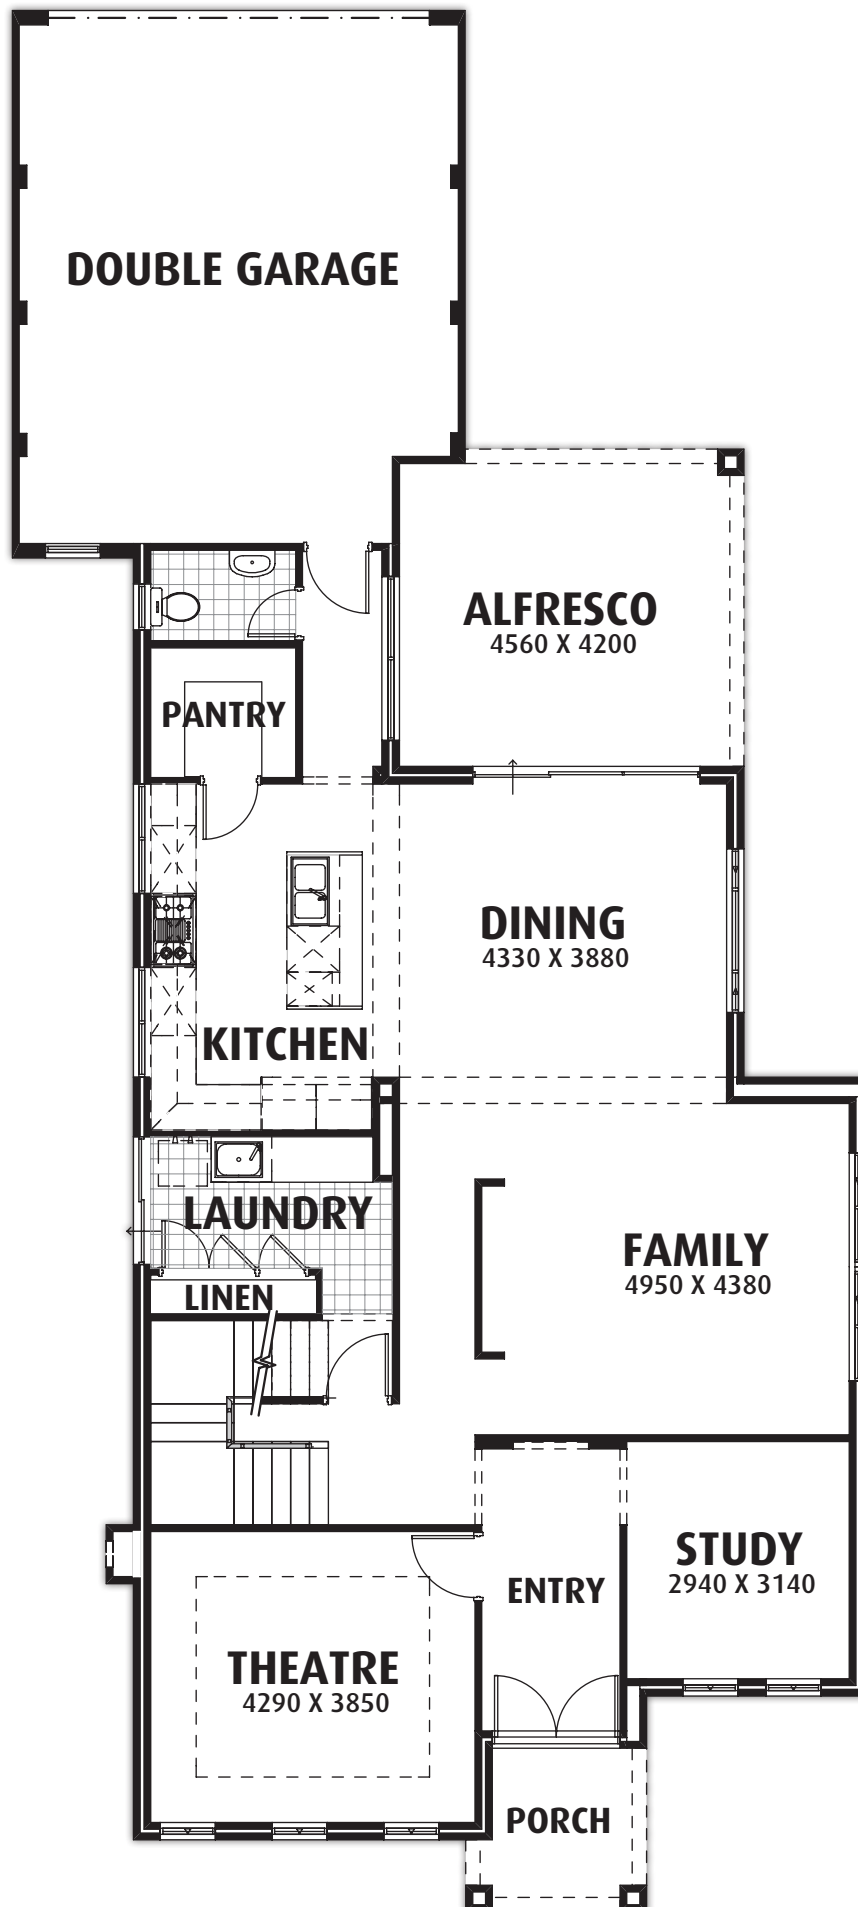

# The Neptune

Ground floor

324m<sup>2</sup>

# The Neptune

Upper floor

324m<sup>2</sup>