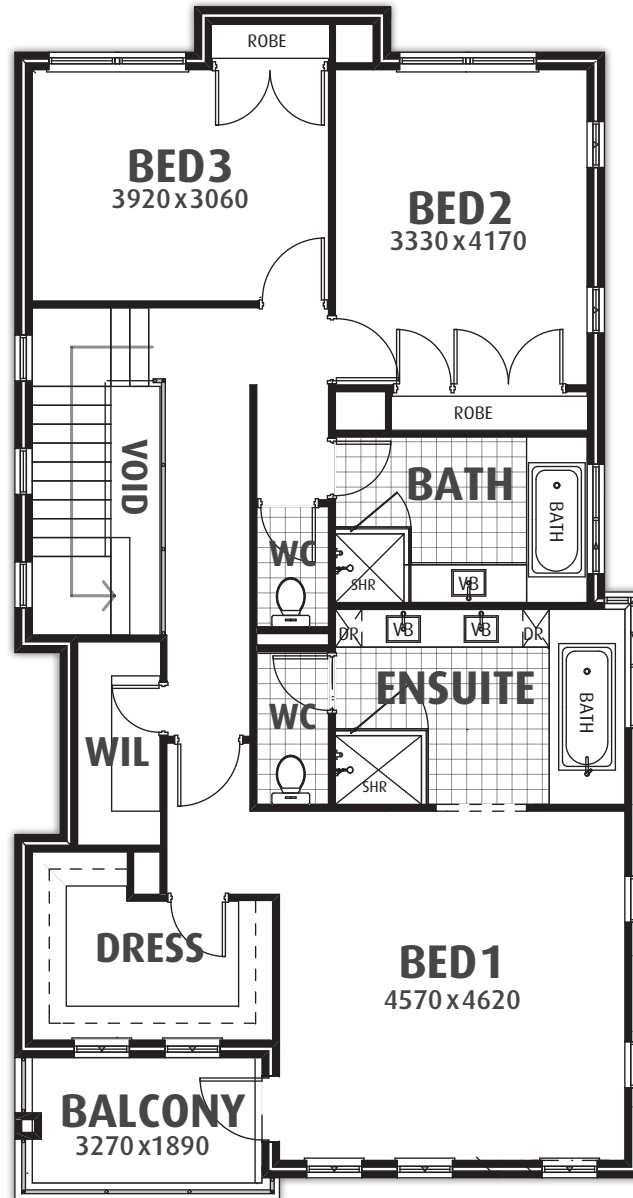

The Nautilus

Upper floor

324m²