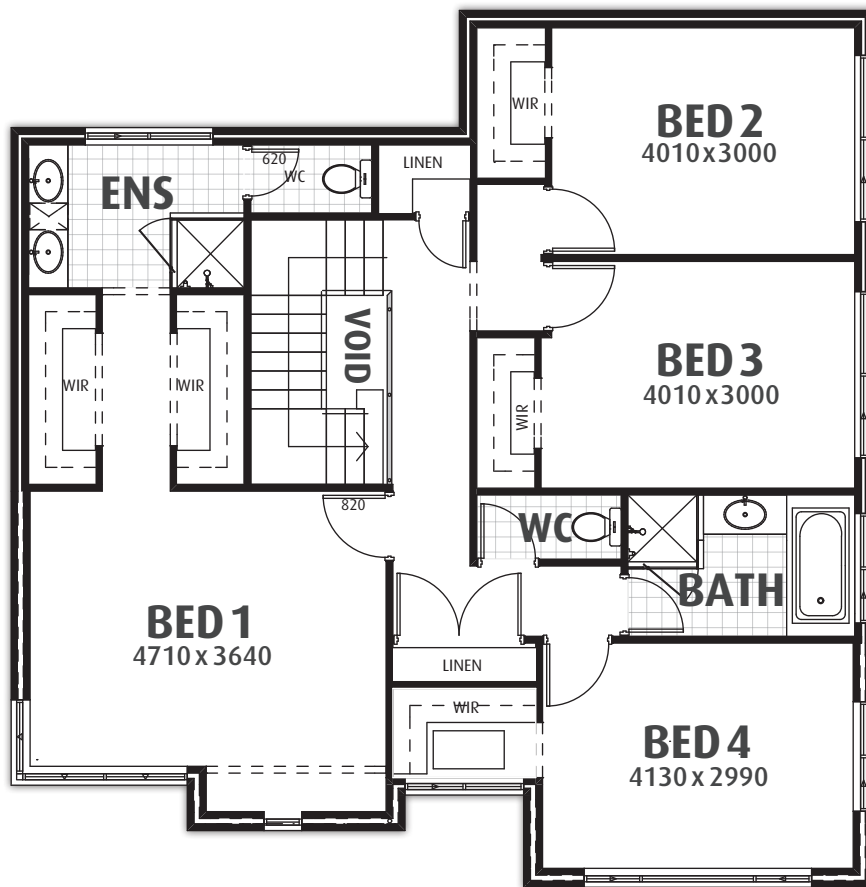

# The Atlantis

Ground floor

326m<sup>2</sup>

# The Atlantis

Upper floor

326m<sup>2</sup>